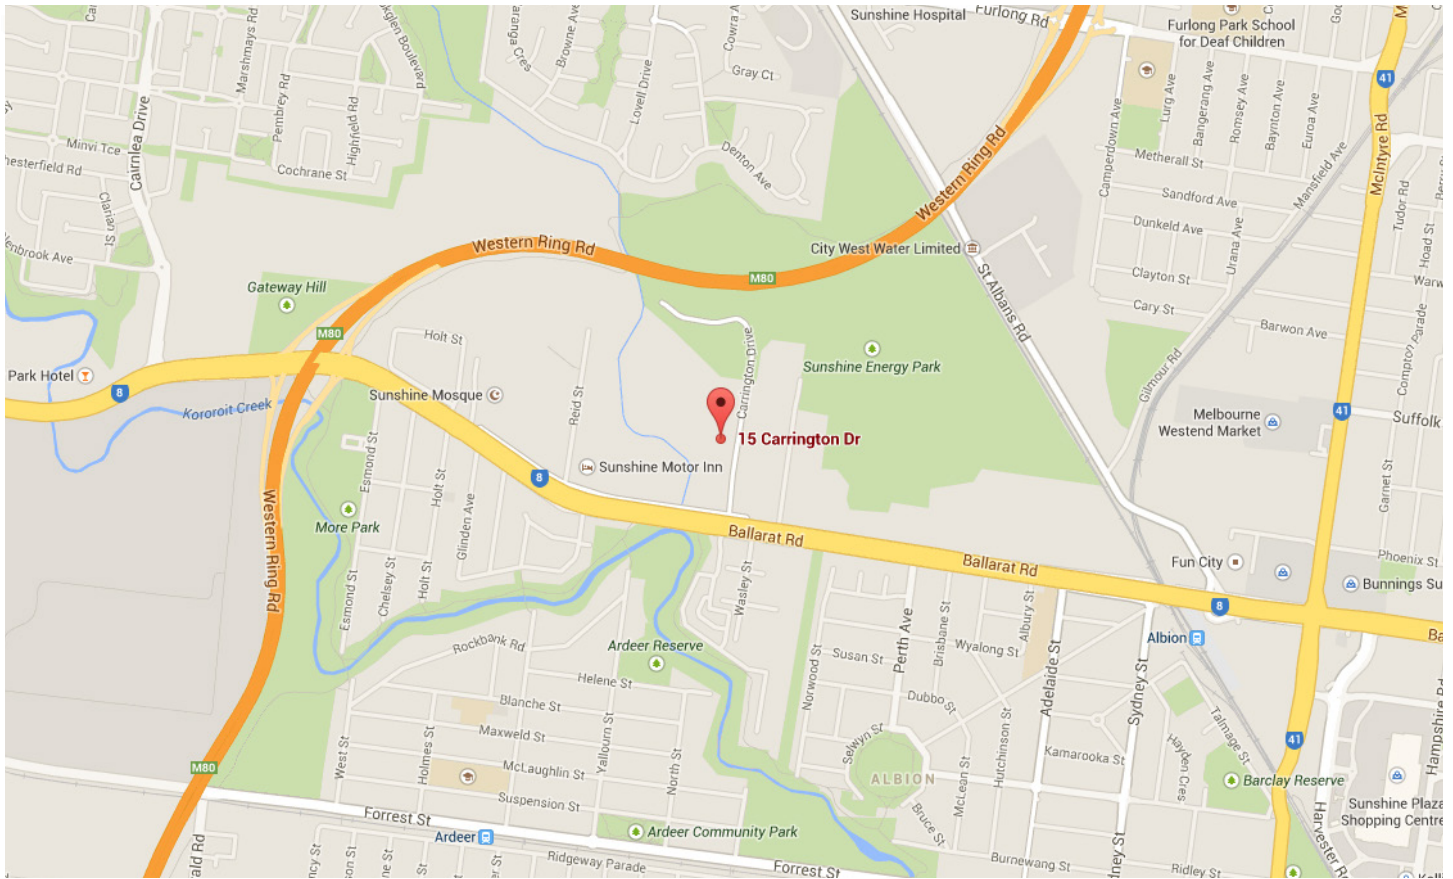

DIRECTIONS TO SUNSHINE SELF STORAGE

Sunshine Self Storage Pty. Ltd.
15 Carrington Drive, ALBION, Victoria 3020

t +61 3 9010 6147
m +61 433 136 832

e ned.coten@sunshineselfstorage.com.au
w www.sunshineselfstorage.com.au

abn 98 362 802 386
acn 108 316 623