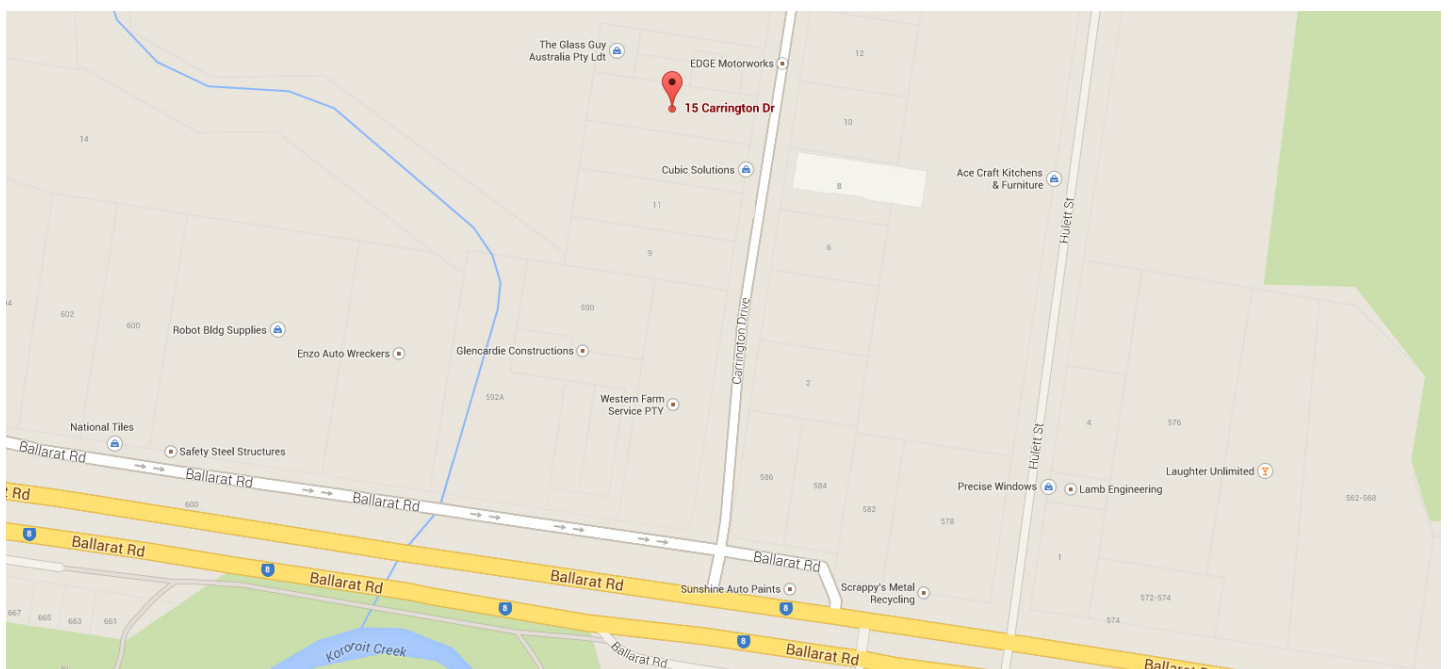

DIRECTIONS TO SUNSHINE SELF STORAGE

Sunshine Self Storage Pty. Ltd.
15 Carrington Drive, ALBION, Victoria 3020

t +61 3 9010 6147
m +61 433 136 832

e ned.coten@sunshineselfstorage.com.au
w www.sunshineselfstorage.com.au

abn 98 362 802 386
acn 108 316 623